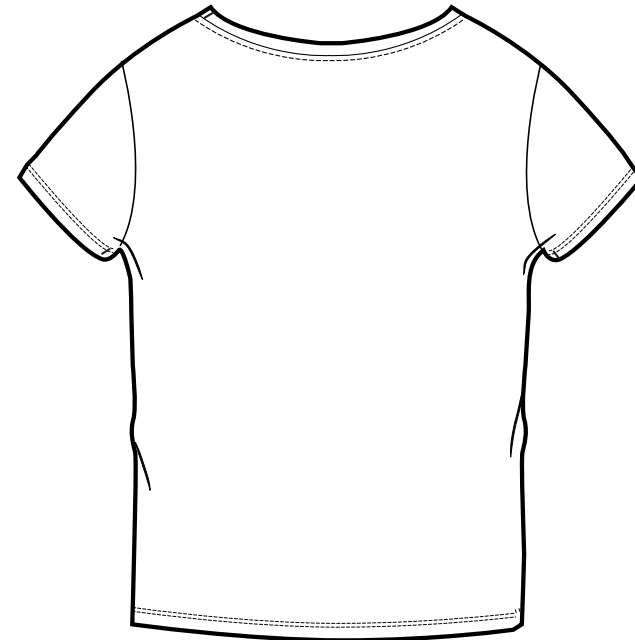

FRONT

BACK

SIZES		XS	S	M	L	XL
A	Half Chest 2,5cm below armhole	45,5	48	51	54	57
B	Body Length (from HPS)	62	64	66	68	69
C	Sleeve length	15	15	16	16	17